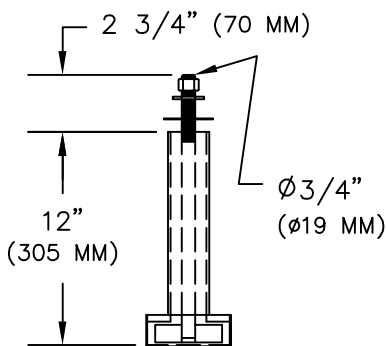

SERIES A ANCHOR BOLT

STANDARD FEATURES:

- TYPE 316 STAINLESS STEEL CONSTRUCTION
- SPECIAL SIZES AVAILABLE

MODEL A6E