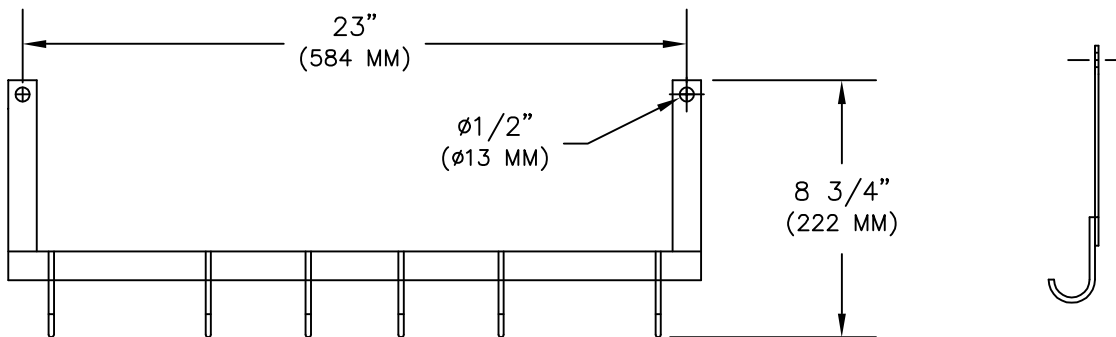

SERIES J4A CABLE HOLDER

STANDARD FEATURES:

- TYPE-304 STAINLESS STEEL CONSTRUCTION
- 6 HOOKS STANDARD – FOR FLOAT SWITCHES
- AVAILABLE IN TYPE-316 STAINLESS STEEL