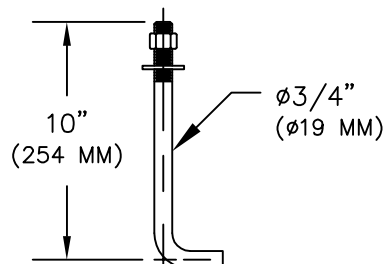

SERIES K4A CABLE ASSEMBLY

www.HallidayProducts.com
Phone 800-298-1027
Fax 407-298-4534
Sales@HallidayProducts.com

STANDARD FEATURES:

- TYPE 304 STAINLESS STEEL CONSTRUCTION
- $\phi 1/4"$ ($\phi 7$ MM) CABLE W/1285 LBS. (583 KG.) SAFE LOAD
- 1 TON GALV. EYE HOOK W/S.STL. LATCH
- AVAILABLE IN TYPE-316 STAINLESS STEEL
- VARIOUS HOOKS AND SHACKLES AVAILABLE
- ALSO AVAILABLE IN $3/16"$ (5 MM) AND $3/8"$ (10 MM) DIAMETER, CONSULT FACTORY

SERIES J4A CABLE HOLDER

STANDARD FEATURES:

- TYPE-304 STAINLESS STEEL CONSTRUCTION
- 6 HOOKS STANDARD – FOR FLOAT SWITCHES
- AVAILABLE IN TYPE-316 STAINLESS STEEL

SERIES A ANCHOR BOLT

STANDARD FEATURES:

- TYPE 316 STAINLESS STEEL CONSTRUCTION
- SPECIAL SIZES AVAILABLE

MODEL A6C